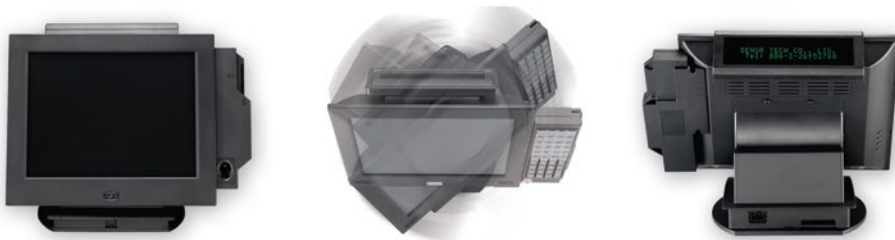

## TOUCH MONITOR

### AMON-TOUCH MONITOR

The AMON, an advanced touch monitor, incorporates the All-In-One concept. Designed to be a versatile, compact, flexible and reliable touch monitor, the AMON can be optionally integrated with a Customer Display, Magnetic Card Reader, Smart Card Reader, iButton, Finger Print Sensor, RFID, Keypads and other I/O Devices. The AMON's unique and intelligent design is suitable for a wide range of applications, with multi-purpose benefits such as:

- A POS Monitor
- A Kitchen Display
- A Dual Touch Display
- A Trendy Touch Monitor

Senor's AMON can be customised to suit your requirements.