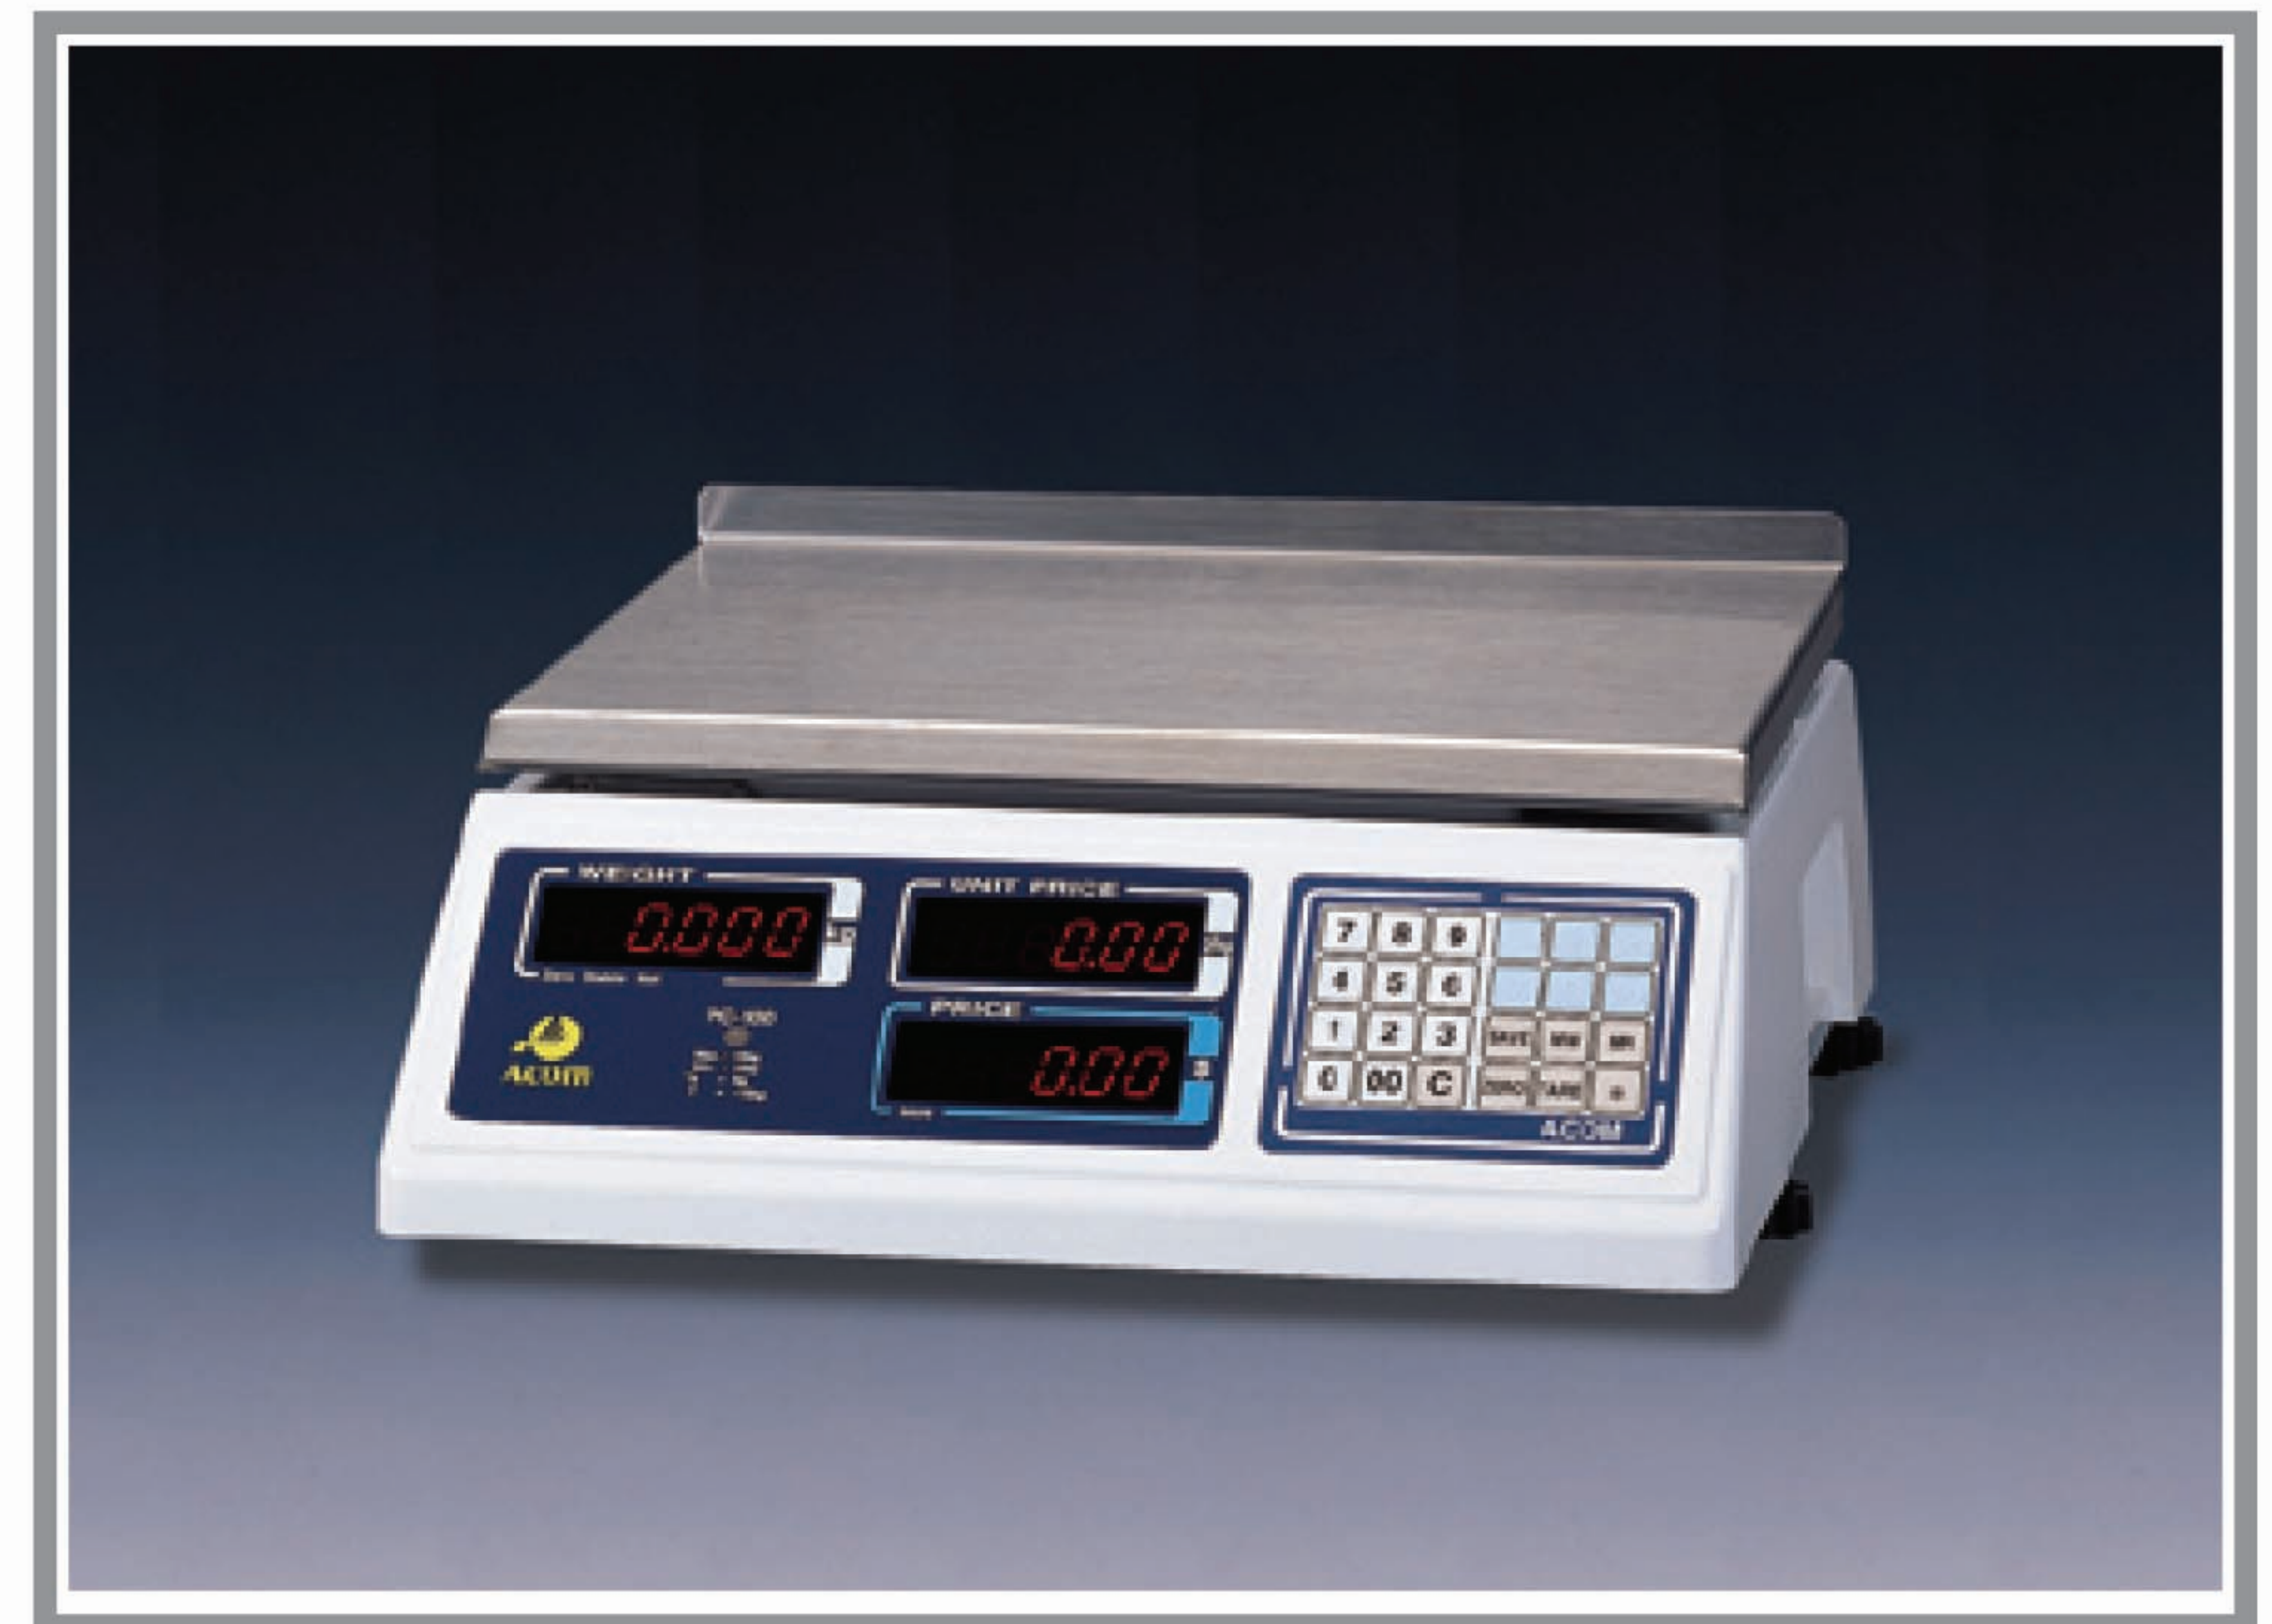

## Price Computing Scale PC-100

Version : 2.0

ISO 9002   

**Increase your sales with better convenience and accuracy**

**The PC-100 supports you, faster and stable weighing plus versatile features which help better convenient transactions in all sales**

- Add up price with transaction number
- Add up of listed commodity price
- Multiplication of listed commodity price
- 32 direct PLU keys with selective tare(poled)
- Daily price accumulation with transaction number of each direct PLU and total sales
- Selective unit price and tare saving
- Change calculation

### Specifications

Model	PC-100		
Maximum capacity	6 kg / 15 lb	15 kg / 30 lb	30 kg / 60 lb
Minimum graduation	2 g / 0.005 lb	5 g / 0.01 lb	10 g / 0.02 lb
Maximum Tare	- 6 kg / - 15 lb	- 15 kg / - 30 lb	- 30 kg / - 60 lb
Internal resolution	60,000 counts		
A/D Conversion speed	9 times / sec.		
Direct PLU	32 PLU(Pole type)		
Indirect PLU	200		
Displays(digit)	VFD Price(6) , Weight (5) , Unit price(6) / PC-100E (LED)		
Designators (kg↔lb version)	Zero , Net , Stable , Save , Acc , Day , ( kg , lb , \$/kg , \$ /lb )		
Platter size mm(inch)	350(13.8) × 270(10.6)		
Product size mm(inch)	Poled → 365(14.4) × 365(14.4) × 470(18.5) No poled → 365(14.4) × 365(14.4) × 160(4.0)		
Power source	AC 115 , 230 / 50 , 60 Hz		